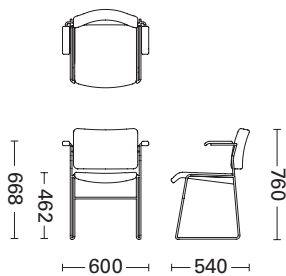

Side chairs  
Veneers/Stains/Plastic

max 20

Arm-chairs  
Veneers/Stains/Plastic

max 10

Side chairs  
Upholstery  
Thin cushioning

max 15

Arm-chairs  
Upholstery  
Thin cushioning

max 10

Side chairs  
Upholstery  
Thick cushioning

max 10

Arm-chairs  
Upholstery  
Thick cushioning

max 10

Lounge chairs  
Veneers

Lounge  
Upholstery  
Thick cushioning

Chair dollies  
- single

Chair dollies  
- double  
- triple  
- quadruple