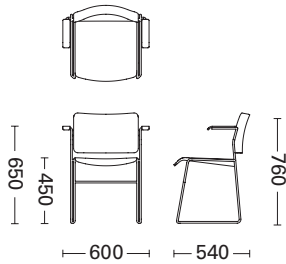

Side chairs  
Veneers/Stains/Plastic

max 20

Arm-chairs  
Veneers/Stains/Plastic

max 10

Side chairs  
Upholstery  
Thin cushioning

max 15

Arm-chairs  
Upholstery  
Thin cushioning

max 10

Side chairs  
Upholstery  
Thick cushioning

max 10

Arm-chairs  
Upholstery  
Thick cushioning

max 10

Lounge chairs  
Veneers

Lounge  
Upholstery  
Thick cushioning

Chair dollies  
- single

Chair dollies  
- double  
- triple  
- quadruple