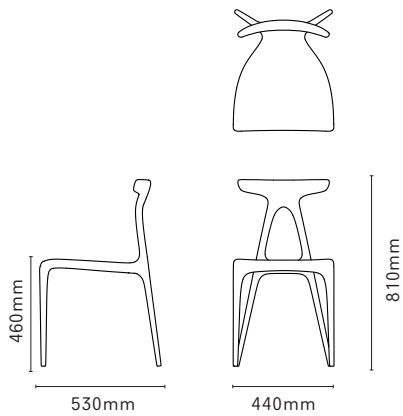

ALPHA

STACKABLE CHAIR

The Alpha chair is a solid-wood all-purpose stackable chair produced using the latest production technologies of shaped wooden furniture. The name Alpha is derived from the strong architectural gesture that gives the chair its inherent strength: the A shaped structure of the back legs and backrest that are organically and sensually moulded into one. The Alpha Chair also comes with the option of an upholstered leather seat for added comfort.

Year. 2015
Category. Seating
Dimensions. L 530mm x W 440mm x H 810mm
Materials. Solid Oak / Solid Ebonised Oak / Solid Walnut

MADE IN RATIO
info@madeinratio.com
www.madeinratio.com
+44 207 033 3434