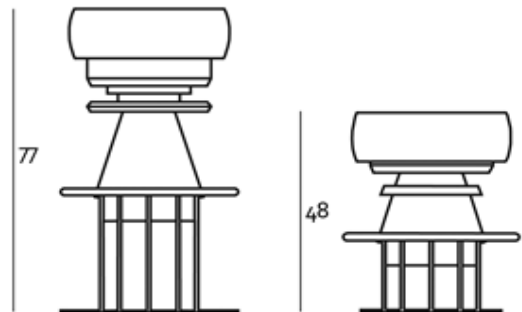

Tembo is a stool made of stacked pieces of wood, metal, and cork. This 'modern totem' has a playful and bulky aspect recalling children's toys and African tomtoms (Tembo means elephant foot in Swahili).

Dimensions, volume et poids

Hauteur : 48 cm (tabouret bas) ou 77 cm (tabouret de bar)
 Diamètre : 36 cm
 1 colis : 0,1 m³ (tabouret bas) ou 0,15 m³ (tabouret de bar)
 Poids : 14 kg (tabouret bas) ou 17 kg (tabouret de bar)

Dimension, volume and weight

Height : 19 inches (low stool) or 30,3 inches (high stool)
 Diameter : 14 inches
 1 parcel : 0,1 m³ (low stool) or 0,15 m³ (high stool)
 Weight : 30,8 lbs (low stool) or 37,5 lbs (high stool)