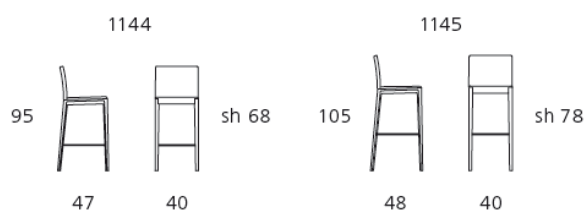

Andoo. Design: EOOS.

The Andoo family is all about elegant proportions, materials and details. The sprung elastic backs and the pocket springs in the seat give the seating comfort of an armchair. The barstool complements the programme.

Designawards

Model no.

1144, 1145

Frame

Oak, oak stained wengé, or americ. nut wood. Oak stained as per colour chart P77 or painted in special colours against additional charge. Flexible back with torsions springs.

Upholstery

Seat and back foam-moulded.

Glides

Teflon glides for stone and carpet floors, felt glides for wooden floors.

Technical drawing and dimensions

All dimensions in cm.