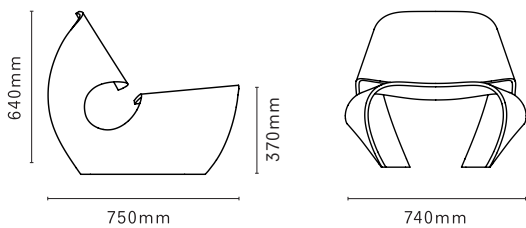

COWRIE

CHAIR

Inspired by the concave lines of sea shells, the curved forms are the result of an extensive research and innovation process that bridges the handmade with the digital. Sweeping lines are displayed in a gentle, single plywood fold. The Cowrie Chair is available in custom colours on request as part of our bespoke service. The Cowrie Chair also comes with the option of an upholstered leather seat for added comfort.

Year. 2013
Category. Seating
Dimensions. L 750mm x W 740mm x H 640mm
Materials. Plywood faced with Ash / Ebonsied Ash / Walnut

MADE IN RATIO
info@madeinratio.com
www.madeinratio.com
+44 207 033 3434